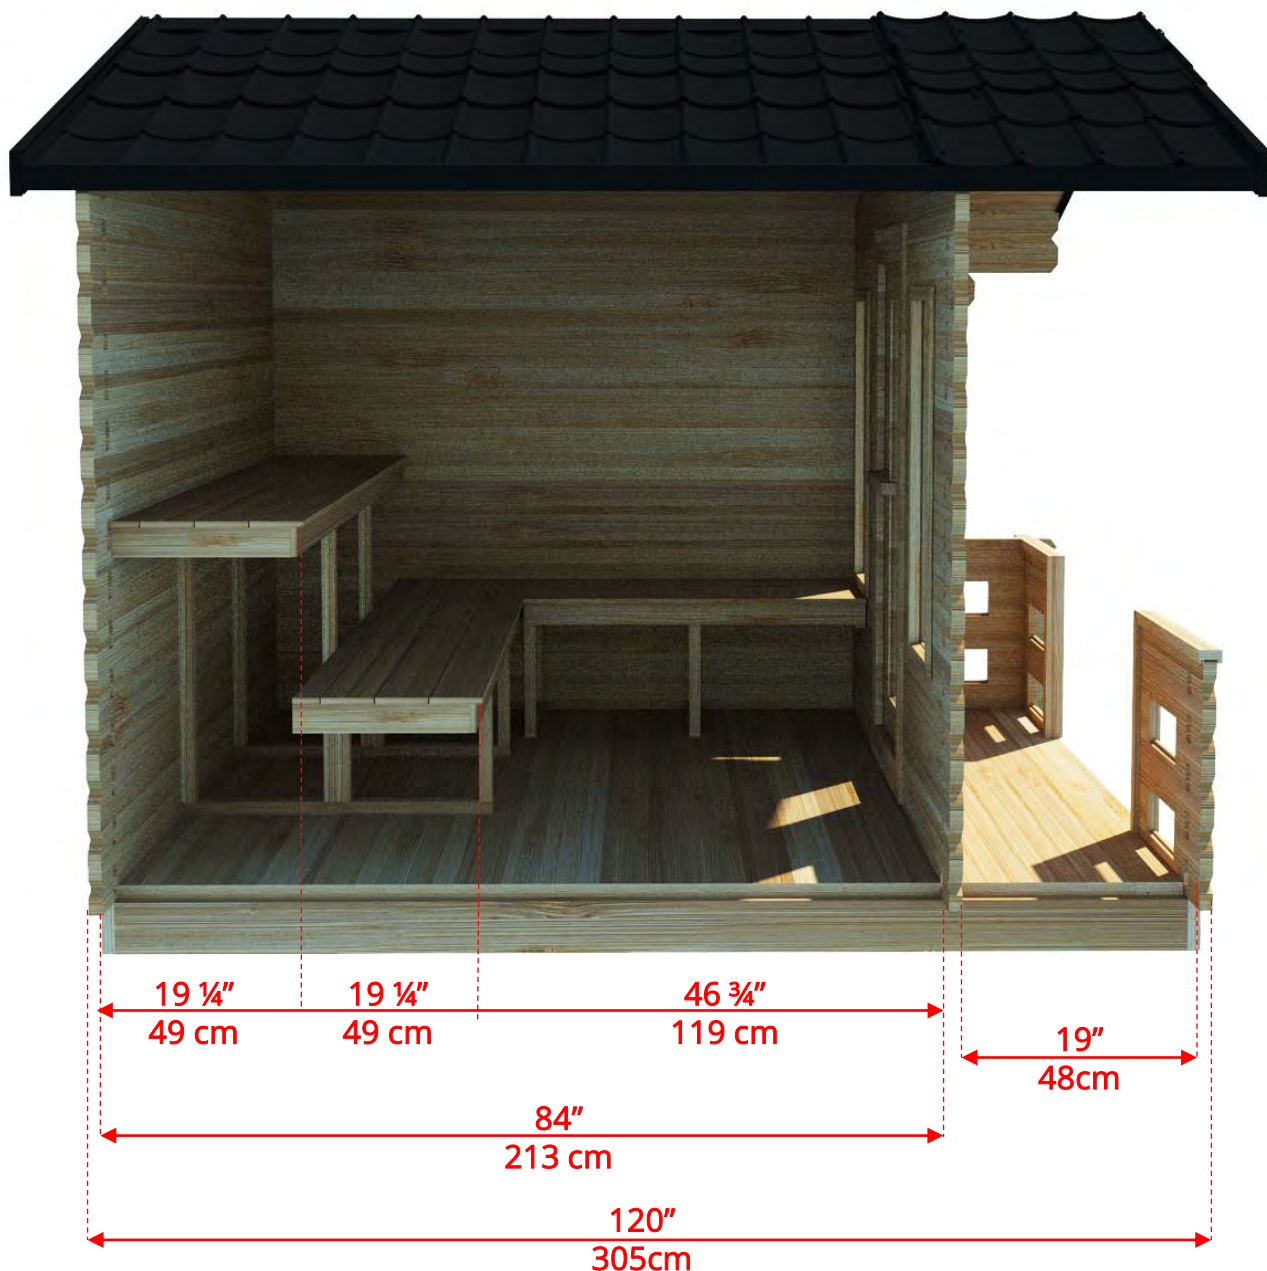

CTC88PW

Georgian Cabin Sauna with Porch

Front Porch Removed to Show Inside Bench Dimensions

Manufactured by:

tel: 888-923-9813 | info@leisurecraft.com | web: www.leisurecraft.com

CTC88PW

Georgian Cabin Sauna with Porch

Manufactured by:

CTC88PW

Georgian Cabin Sauna with Porch

Manufactured by: