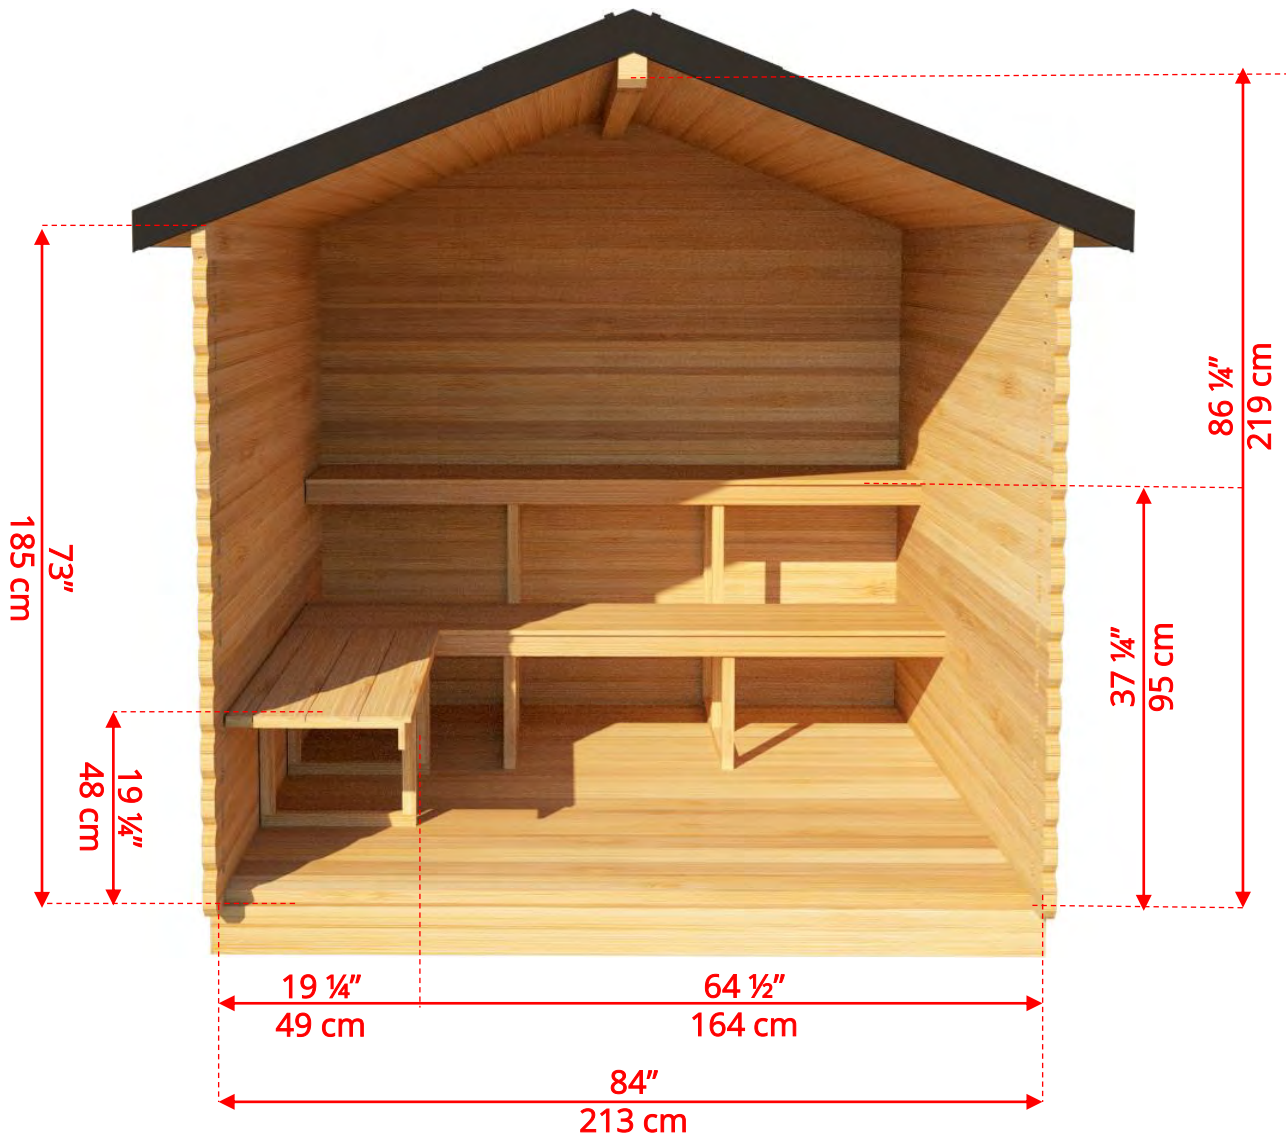

CTC88PW

Georgian Cabin Sauna with Porch

Front Porch Removed to Show Inside Bench Dimensions

Manufactured by:

tel: 888-923-9813 | info@leisurecraft.com | web: www.leisurecraft.com

CTC88PW

Georgian Cabin Sauna with Porch

Manufactured by:

CTC88PW

Georgian Cabin Sauna with Porch

Manufactured by: