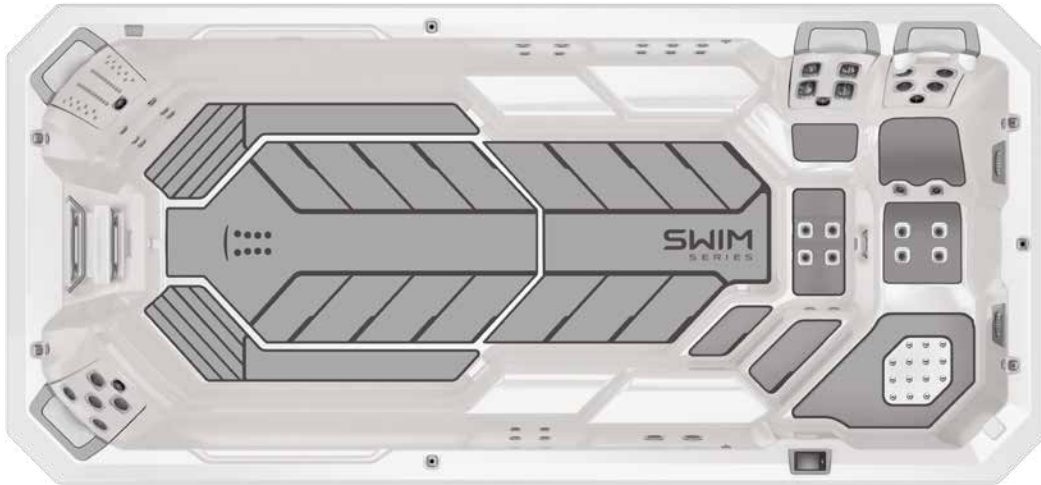

S200

94" x 204" x 52"

2.38m x 5.18m x 1.32m

1950 Gallons (7381L)

Dry: 2720 lbs (1233kg)

Filled: 18950 lbs (8595kg)

Seats: 9

- 2 lounge seats
- 4 bench seats
- 1 workout seat
- 4 JetPaks

**Shown with optional premium SwimDek® surface package

JETPAKS