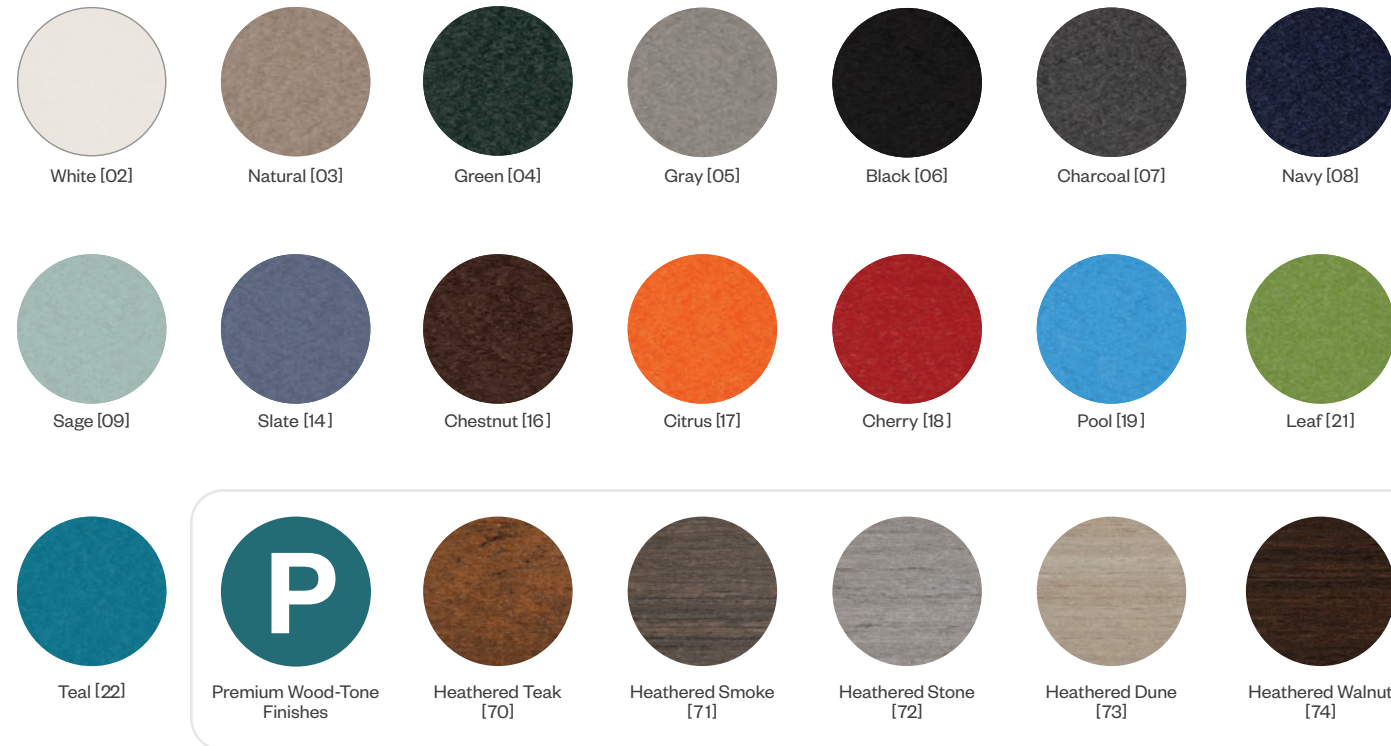

Coastline
Cafe Dining Chairs.
Cafe 40" Round Dining Table.
Frames shown in Charcoal, slats shown in Natural.

Coastline
Cafe Bar Chairs.
Cafe 40" Round Bar Table.
Frames shown in White, slats shown in Navy.

Coastline
Harbor View Adirondack Chairs.
Harbor View Folding Side Table.
Shown in White.

Colors & Materials

EnviroWood® Standard & Premium Colors

Offering the quality, comfort and beauty of traditional painted wood without the associated maintenance, EnviroWood® is crafted from recycled plastic bottles and is permeated with UV stabilized pigments. EnviroWood® Premium Wood-Tone Colors offer a textured, multi-toned finish, that provides a natural and sophisticated look and feel. All EnviroWood® is made from recycled HDPE bottle and jugs and is particularly suited to the harshest of outdoor elements with the lowest amount of maintenance possible.