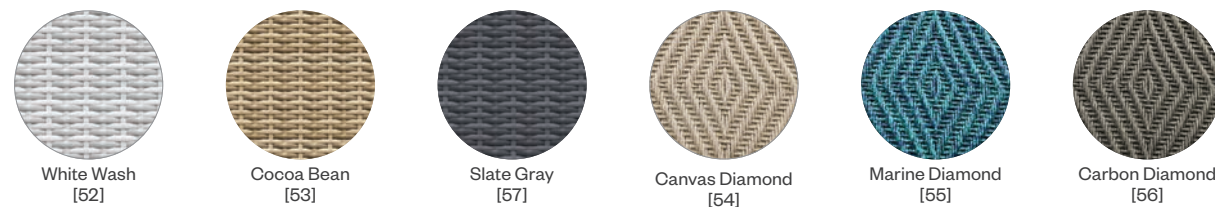

Coastline
Harbor View Adirondack Chairs.
Harbor View Folding Side Table.
Shown in White.

Colors & Materials

EnviroWood® Standard & Premium Colors

Offering the quality, comfort and beauty of traditional painted wood without the associated maintenance, EnviroWood® is crafted from recycled plastic bottles and is permeated with UV stabilized pigments. EnviroWood® Premium Wood-Tone Colors offer a textured, multi-toned finish, that provides a natural and sophisticated look and feel. All EnviroWood® is made from recycled HDPE bottle and jugs and is particularly suited to the harshest of outdoor elements with the lowest amount of maintenance possible.

Powder Coated Aluminum Colors

Polyester powder coated aluminum frames stand up to the harshest environments. Available in four finishes across select products from the MAD and HIP Collections, they combine beautifully with EnviroWood® EnviroWood® Premium, and Woven slat and panel options.