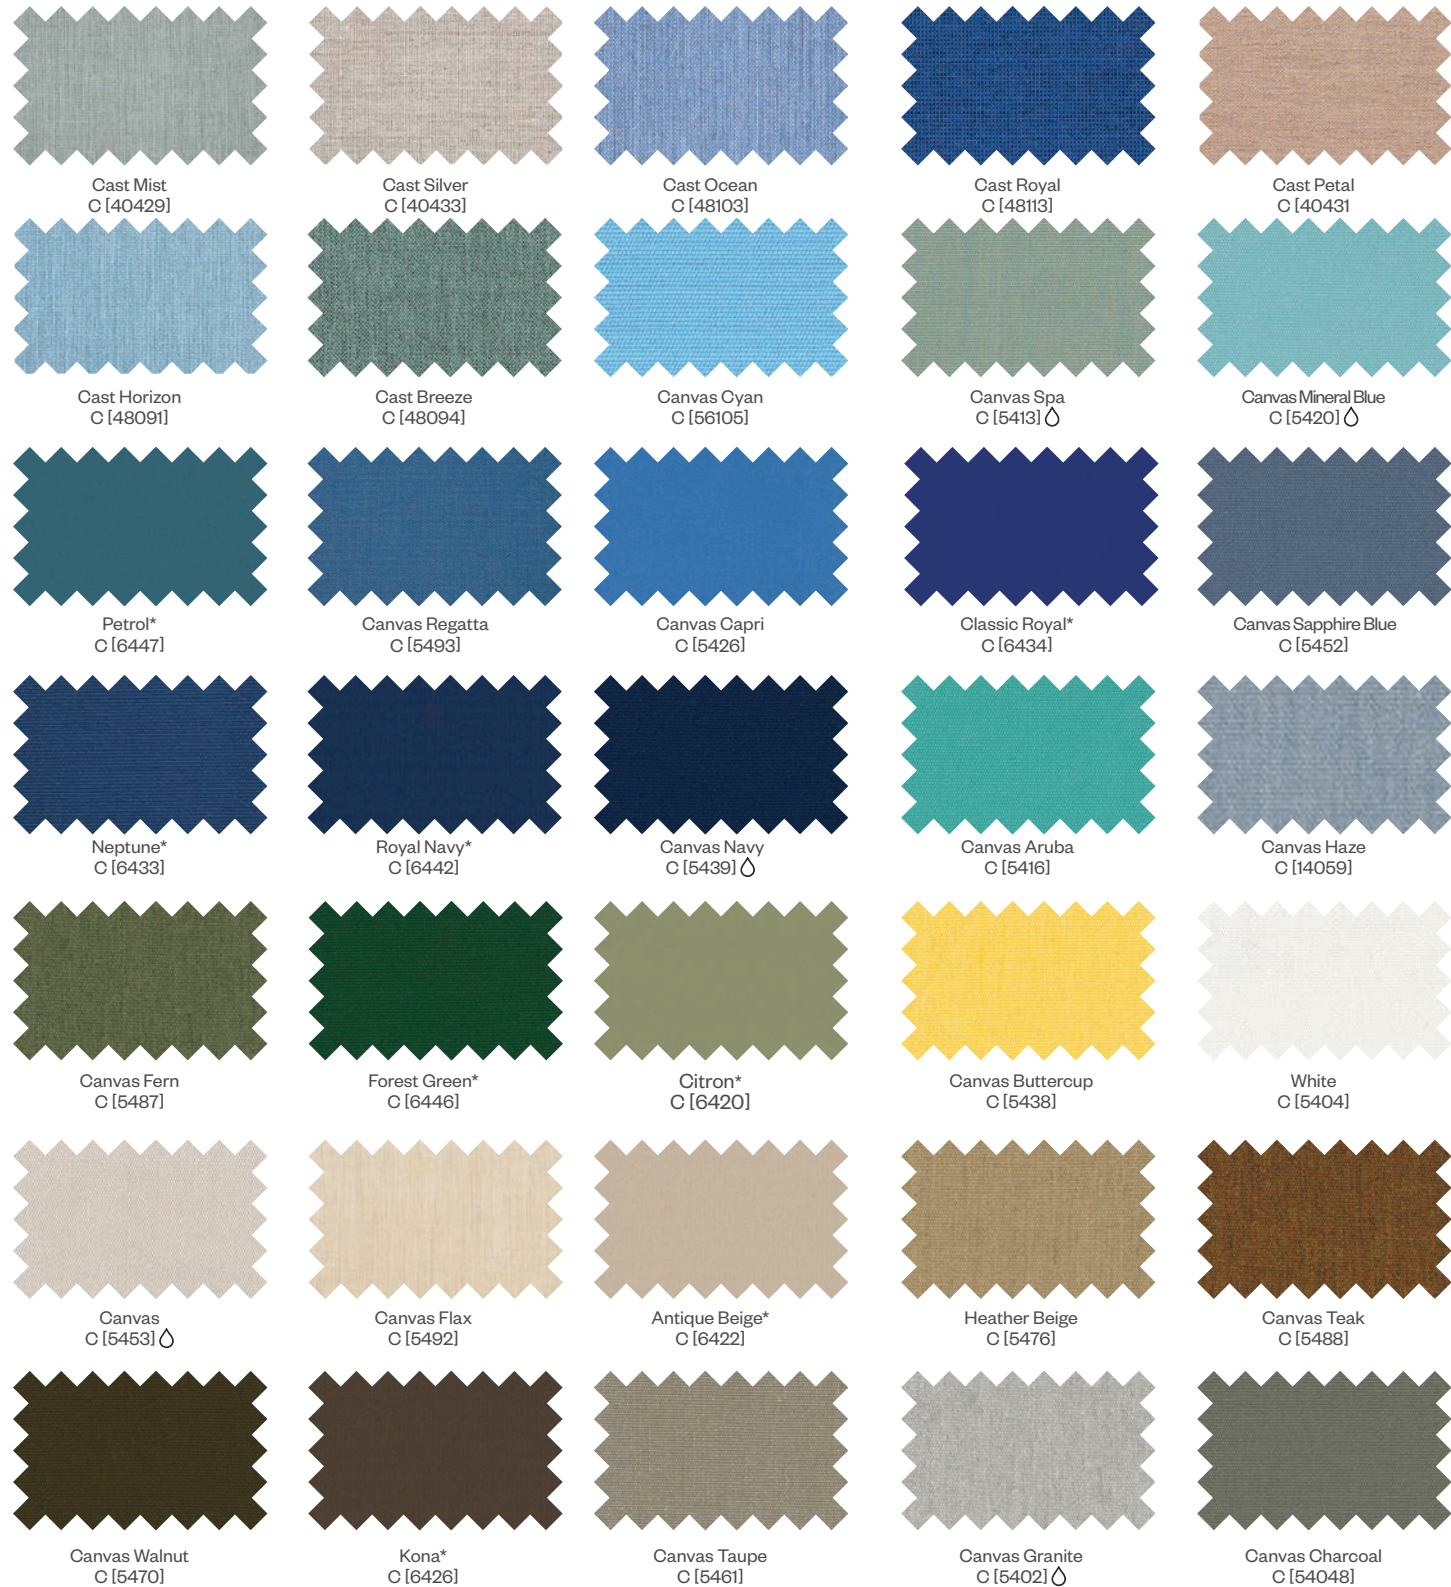

Choosing the right style and grade of fabric best suited to the space can be a daunting task. Our fitted cushions are crafted with materials from Sunbrella, Outdura or Tempotest, the leaders in outdoor performance fabrics. These fabrics are stain, fade and water resistant, making them as tough as they are beautiful. Choose from hundreds of patterns and materials or take advantage of our Customer's Own Material (COM) options to truly make it your own.

Solids & Textured Solids Grades C-F